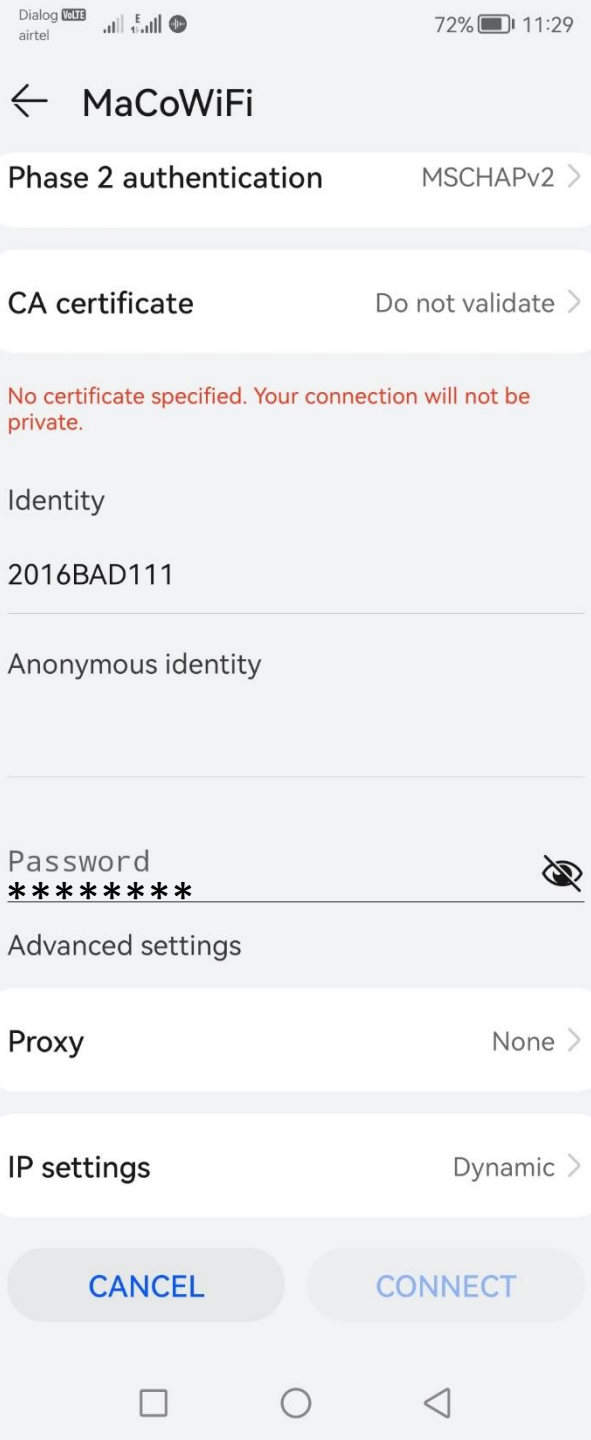

|

Anonymous identity

Password 

Advanced settings

Proxy None >

CANCEL

CONNECT

← MaCoWiFi

EAP method PEAP >

Phase 2 authentication MSCHAPv2 >

CA certificate Do not validate >

No certificate specified. Your connection will not be private.

Identity

Anonymous identity

CA certificate

Do not validate

Use system certificates

CANCEL

Select and choose "Do not validate"

**Username is you registration number without slash(2016bad2011)**

Identity

2016BAD111

Anonymous identity

Password